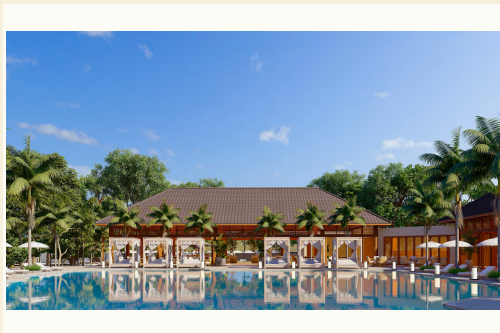

Wedding Packages

Venue: Paradisus by Melia

Validity:

rate

USD19,300.00

Valid for

50 pax

additional person

Ref No:BSW-M4294

Wedding Package Inclusion :

- Two nights stay at one THE RESERVE Garden Villa
- Two nights stay at five Premium Rooms Garden View
- 50 minutes YHI Spa signature massage for the couple
- Romantic dinner with standard decoration for bride & groom
- One bottle of Sparkling Wine for bride & groom
- Refreshment for the guests on the wedding day
- Six delightful canapes per person with three exquisite options
- Three hours free-flow beverages (beer, selection of mocktails, cocktails, spirits, wine, sparkling wine, juice, and soft drinks
- Buffet dinner for 50 guests
- Ceremony performed by Priest or English speaking celebrant
- Hairdo and makeup for bride include 1x touch-up
- Ceremony decoration includes arch flower, altar table & flower centerpiece, flower aisle arrangement, flower shower confetti, welcome board & tiffany chairs
- Hand bouquet for bride
- Boutonniere for groom
- Entertainment Acoustic band 4 players during reception
- Standard sound system & lighting
- English speaking MC during reception dinner